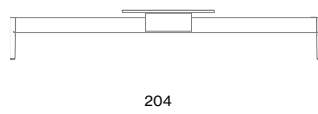

Descrizione / Description

Misure / Quotes