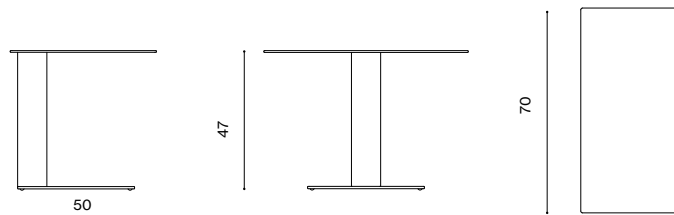

Misure / Quotes

Caratteristiche / Characteristics

Tavolino in alluminio verniciato / Small table in painted aluminium

Design / Design

Alberto Lievore | 2024

Dimensioni / Dimensions

70 x 35 x 47 h

Esterno / Outdoor