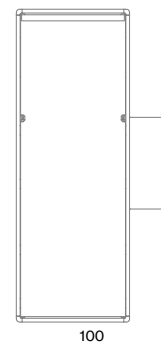

Descrizione / Description

Misure / Quotes

Caratteristiche / Characteristics

Letto in alluminio verniciato e tessuto Batyline con tavolino sinistro / Sunlounger in painted aluminium and Batyline fabric with small table on the left

Design / Design

Alberto Lievore | 2023

Dimensioni / Dimensions

cm 204 x 100 x 28 h

Esterno / Outdoor

Si / Yes

Struttura / Structure

Alluminio pressofuso ed estruso con piano in Iroko o rovere sbiancato / Die-cast and extruded aluminium with top in Iroko or Bleached oak

Telo / Textile

Composito PVC / PVC composite

Elementi plastici / Plastic elements

Polipropilene e polietilene / Polypropylene and polyethylene

Finitura / Paint finishes

Verniciatura polveri poliestere o poliuretaniche / Paint finish with polyester or polyurethane powders

Impilabilità / Stackability

No

Viterie assemblaggio / Assembly screws

Acciaio inox / Stainless steel

Peso netto singolo pezzo / Net weight

22,6 kg

Pezzi per scatola / Units per package

1 assemblato / 1 assembled

Dimensione e volume imballo / Packaging dimension and volume

220 x 94 x 46 cm 0,951 m³

Peso lordo imballo / Gross weight package

46 kg

Garanzia / Quality guarantee

2 anni / 2 years

Accessori / Accessories

643

645