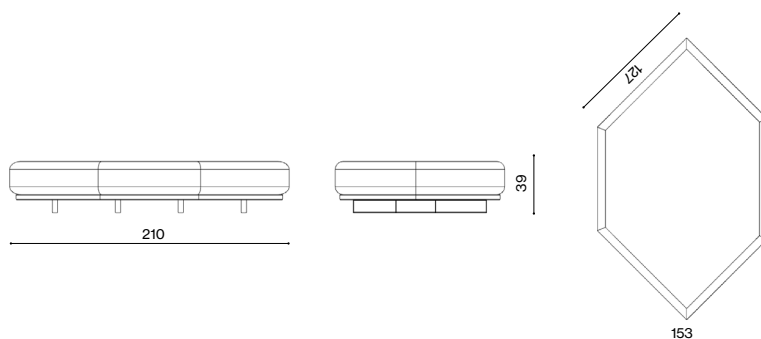

Misure / Quotes

Caratteristiche / Characteristics

Seduta/esagono in alluminio verniciato / Seat/hexagon in painted aluminium

Design / Design

Alberto Lievore | 2024

Dimensioni / Dimensions

210 x 153 x 39 h

Esterno / Outdoor