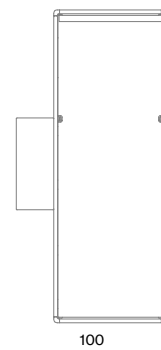

Descrizione / Description

Misure / Quotes

Caratteristiche / Characteristics

Lettino in alluminio verniciato e tessuto Batyline con tavolino destro / Sunlounger in painted aluminium and Batyline fabric with small table on the right

Design / Design

Alberto Lievore | 2023

Dimensioni / Dimensions

cm 204 x 100 x 28 h

Esterno / Outdoor

Si / Yes

Struttura / Structure

Alluminio pressofuso ed estruso con piano in Iroko o rovere sbiancato / Die-cast and extruded aluminium with top in Iroko or Bleached oak

Telo / Textile

Composito PVC / PVC composite

Elementi plastici / Plastic elements

Polipropilene e polietilene / Polypropylene and polyethylene

Finitura / Paint finishes

Verniciatura polveri poliestere o poliuretaniche / Paint finish with polyester or polyurethane powders

Impilabilità / Stackability

No

Viterie assemblaggio / Assembly screws

Acciaio inox / Stainless steel

Peso netto singolo pezzo / Net weight

22,6 kg

Pezzi per scatola / Units per package

1 assemblato / 1 assembled

Dimensione e volume imballo / Packaging dimension and volume

220 x 94 x 46 cm 0,951 m³

Peso lordo imballo / Gross weight package

46 kg

Garanzia / Quality guarantee

2 anni / 2 years

Accessori / Accessories

643

645