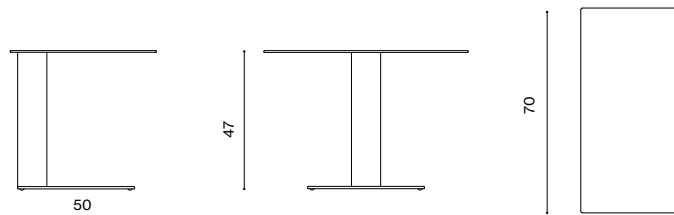

Descrizione / Description

Misure / Quotes

Caratteristiche / Characteristics

Tavolino in alluminio verniciato con piano in alluminio puntinato / Small table in painted aluminium with top in speckled aluminium

Design / Design

Alberto Lievore | 2024

Dimensioni / Dimensions

70 x 35 x 47 h

Esterno / Outdoor

Si / Yes

Struttura / Structure

Acciaio, alluminio laminato e estruso / Steel, laminated and extruded aluminium

Elementi plastici / Plastic elements

Polipropilene e polietilene / Polypropylene and polyethylene

Finitura / Paint finishes

Verniciatura polveri poliesteri o poliuretaniche ed effetto puntinato / Paint finish with polyester or polyurethane powders and speckled aluminium effect

Impilabilità / Stackability

No

Viterie assemblaggio / Assembly screws

Acciaio inox / Stainless steel

Peso netto singolo pezzo / Net weight

11 kg

Pezzi per scatola / Units per package

1 assemblati / 1 assembled

Dimensione e volume imballo / Packaging dimension and volume

60 x 49 x 64 cm 0,246 m³

Peso lordo imballo / Gross weight package

14,5 kg

Garanzia / Quality guarantee

2 anni / 2 years