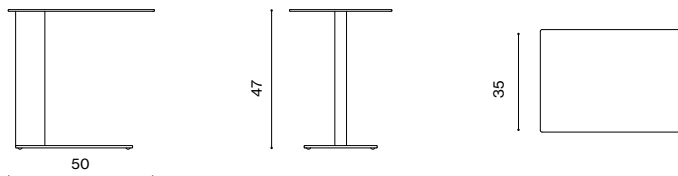

Descrizione / Description

Misure / Quotes

Caratteristiche / Characteristics

Tavolino in alluminio verniciato con piano in alluminio puntinato / Small table in painted aluminium with top in speckled aluminium

Design / Design

Alberto Lievore | 2024

Dimensioni / Dimensions

50 x 35 x 47 h

Esterno / Outdoor

Si / Yes

Struttura / Structure

Acciaio, alluminio laminato e estruso / Steel, laminated and extruded aluminium

Elementi plastici / Plastic elements

Polipropilene e polietilene / Polypropylene and polyethylene

Finitura / Paint finishes

Verniciatura polveri poliesteri o poliuretaniche ed effetto puntinato / Paint finish with polyester or polyurethane powders and speckled aluminium effect

Impilabilità / Stackability

No

Viterie assemblaggio / Assembly screws

Acciaio inox / Stainless steel

Peso netto singolo pezzo / Net weight

9,8 kg

Pezzi per scatola / Units per package

1 assemblati / 1 assembled

Dimensione e volume imballo / Packaging dimension and volume

60 x 49 x 64 cm 0,188 m³

Peso lordo imballo / Gross weight package

13,3 kg

Garanzia / Quality guarantee

2 anni / 2 years