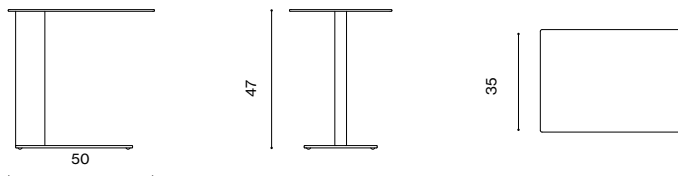

Misure / Quotes

Caratteristiche / Characteristics

Tavolino in alluminio verniciato / Small table in painted aluminium

Design / Design

Alberto Lievore | 2024

Dimensioni / Dimensions

50 x 35 x 47 h

Esterno / Outdoor