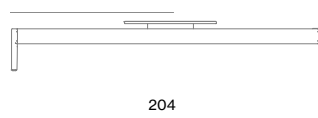

Descrizione / Description

Misure / Quotes