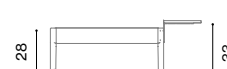

Descrizione / Description

Misure / Quotes